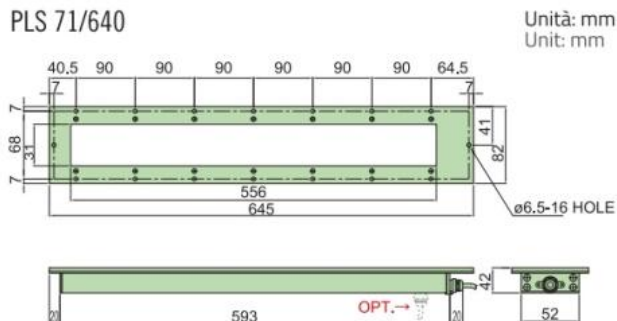

LED osvětlení v hliníkovém pouzdře AC/DC 24V, PLS 71 / 640 (IP67)

Kód produktu:

KAT544

Výrobce:

[tpled](#)

Dostupnost:

do týdne

6 975,00 Kč **5 925,00 Kč s DPH**

4 896,69 Kč bez DPH

279,00-€ **237,00 € s DPH**

195,87 € bez DPH

- Vybaven LED driverem pro připojení k nízkonapětovému napájení (24V AC/DC)
- Výkon každé LED žárovky je 2W
- Dlouhá životnost je 40.000 světelných hodin
- Úhel osvětlení 80 st.

MODEL	WATT	ILLUMINANCE
PLS 71/350	14W	440 lm (1.1 M)
PLS 71/640	28W	500 lm (1.5 M)