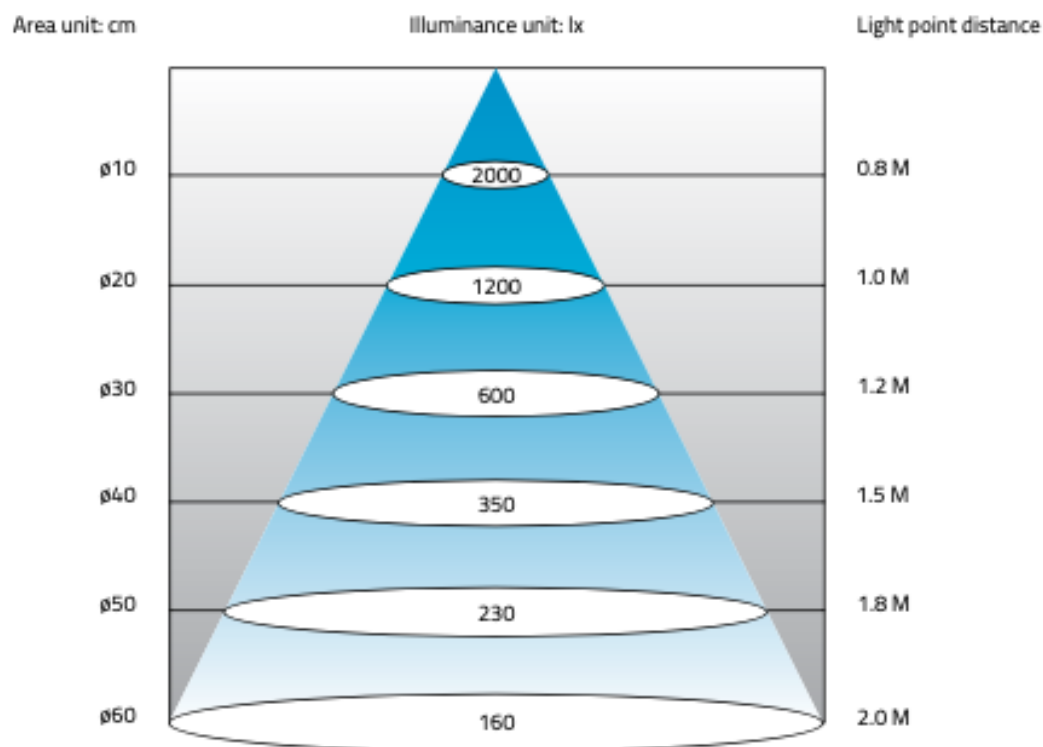

Power LED
5W

PLS 08/M-240
LED

PLS 08/S-240
LED